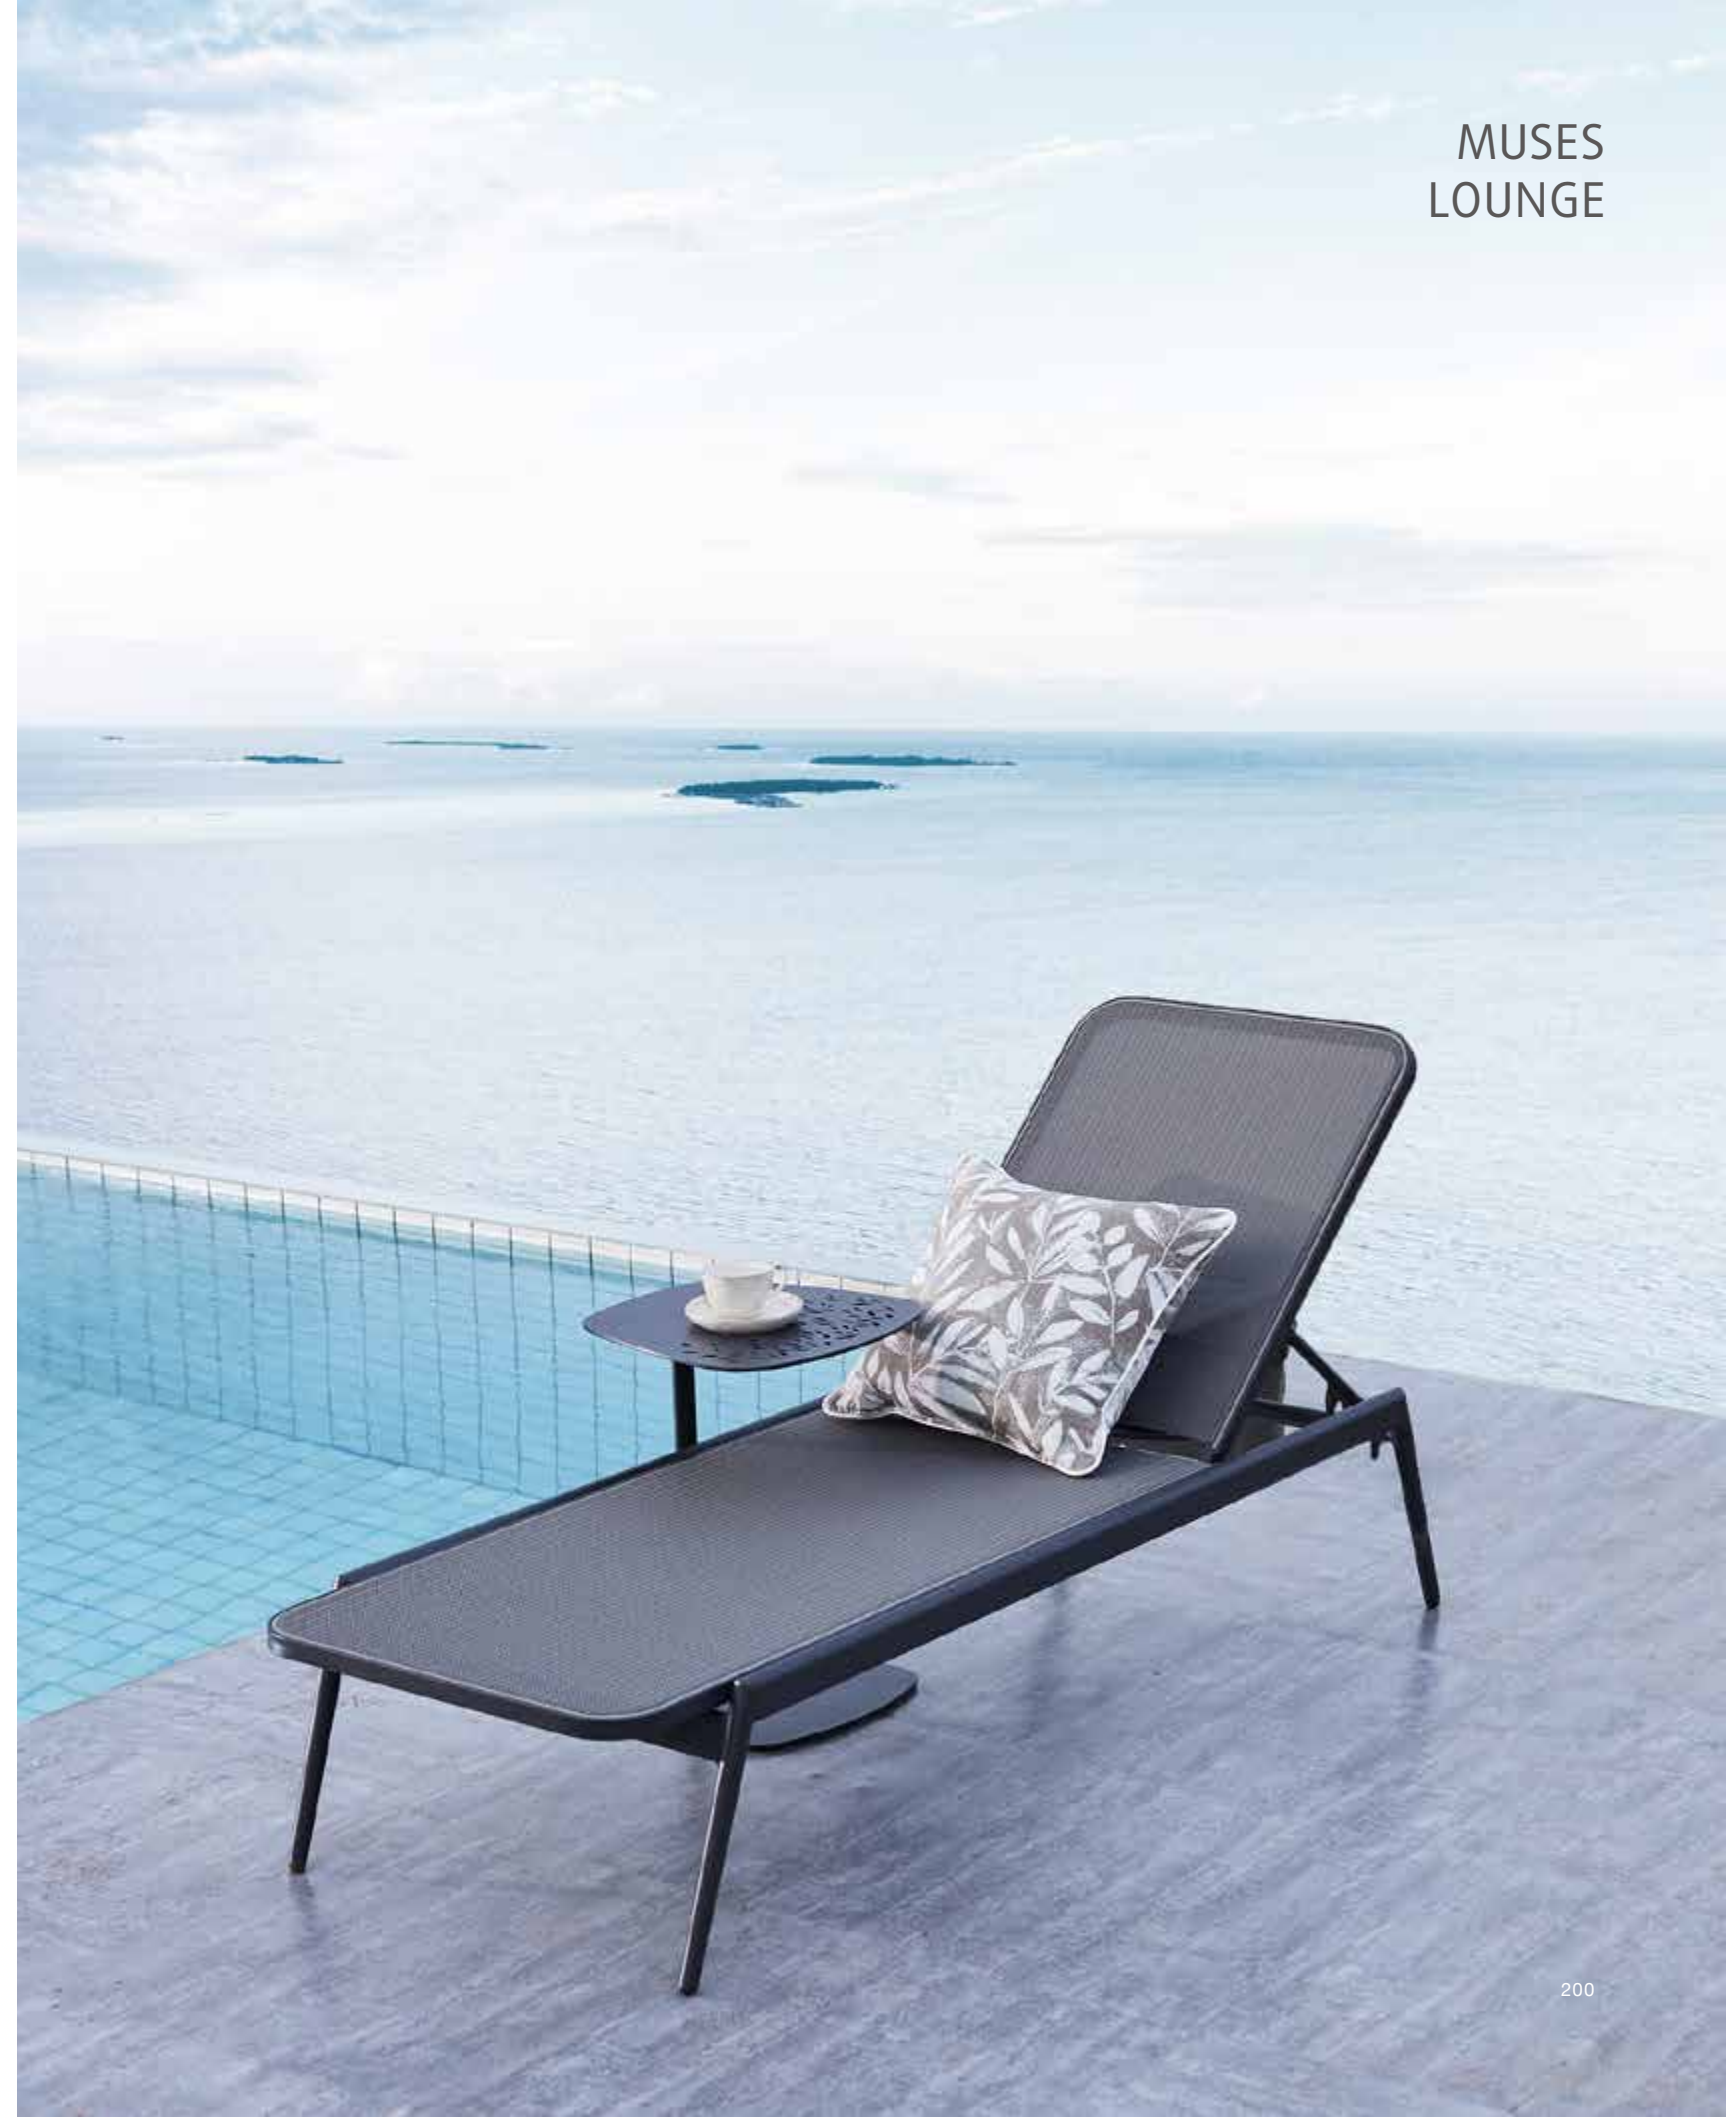

HOMMY
DAYBED

CARNIVAL
LOUNGE

OSCAR
LOUNGE

MUSES
LOVESEAT LOUNGE

MUSES
LOUNGE

OSCAR LOUNGE

Product code: L048-5-T

W: 29.1" / 74cm
D: 78.7" / 200cm
H: 16.5" / 42cm