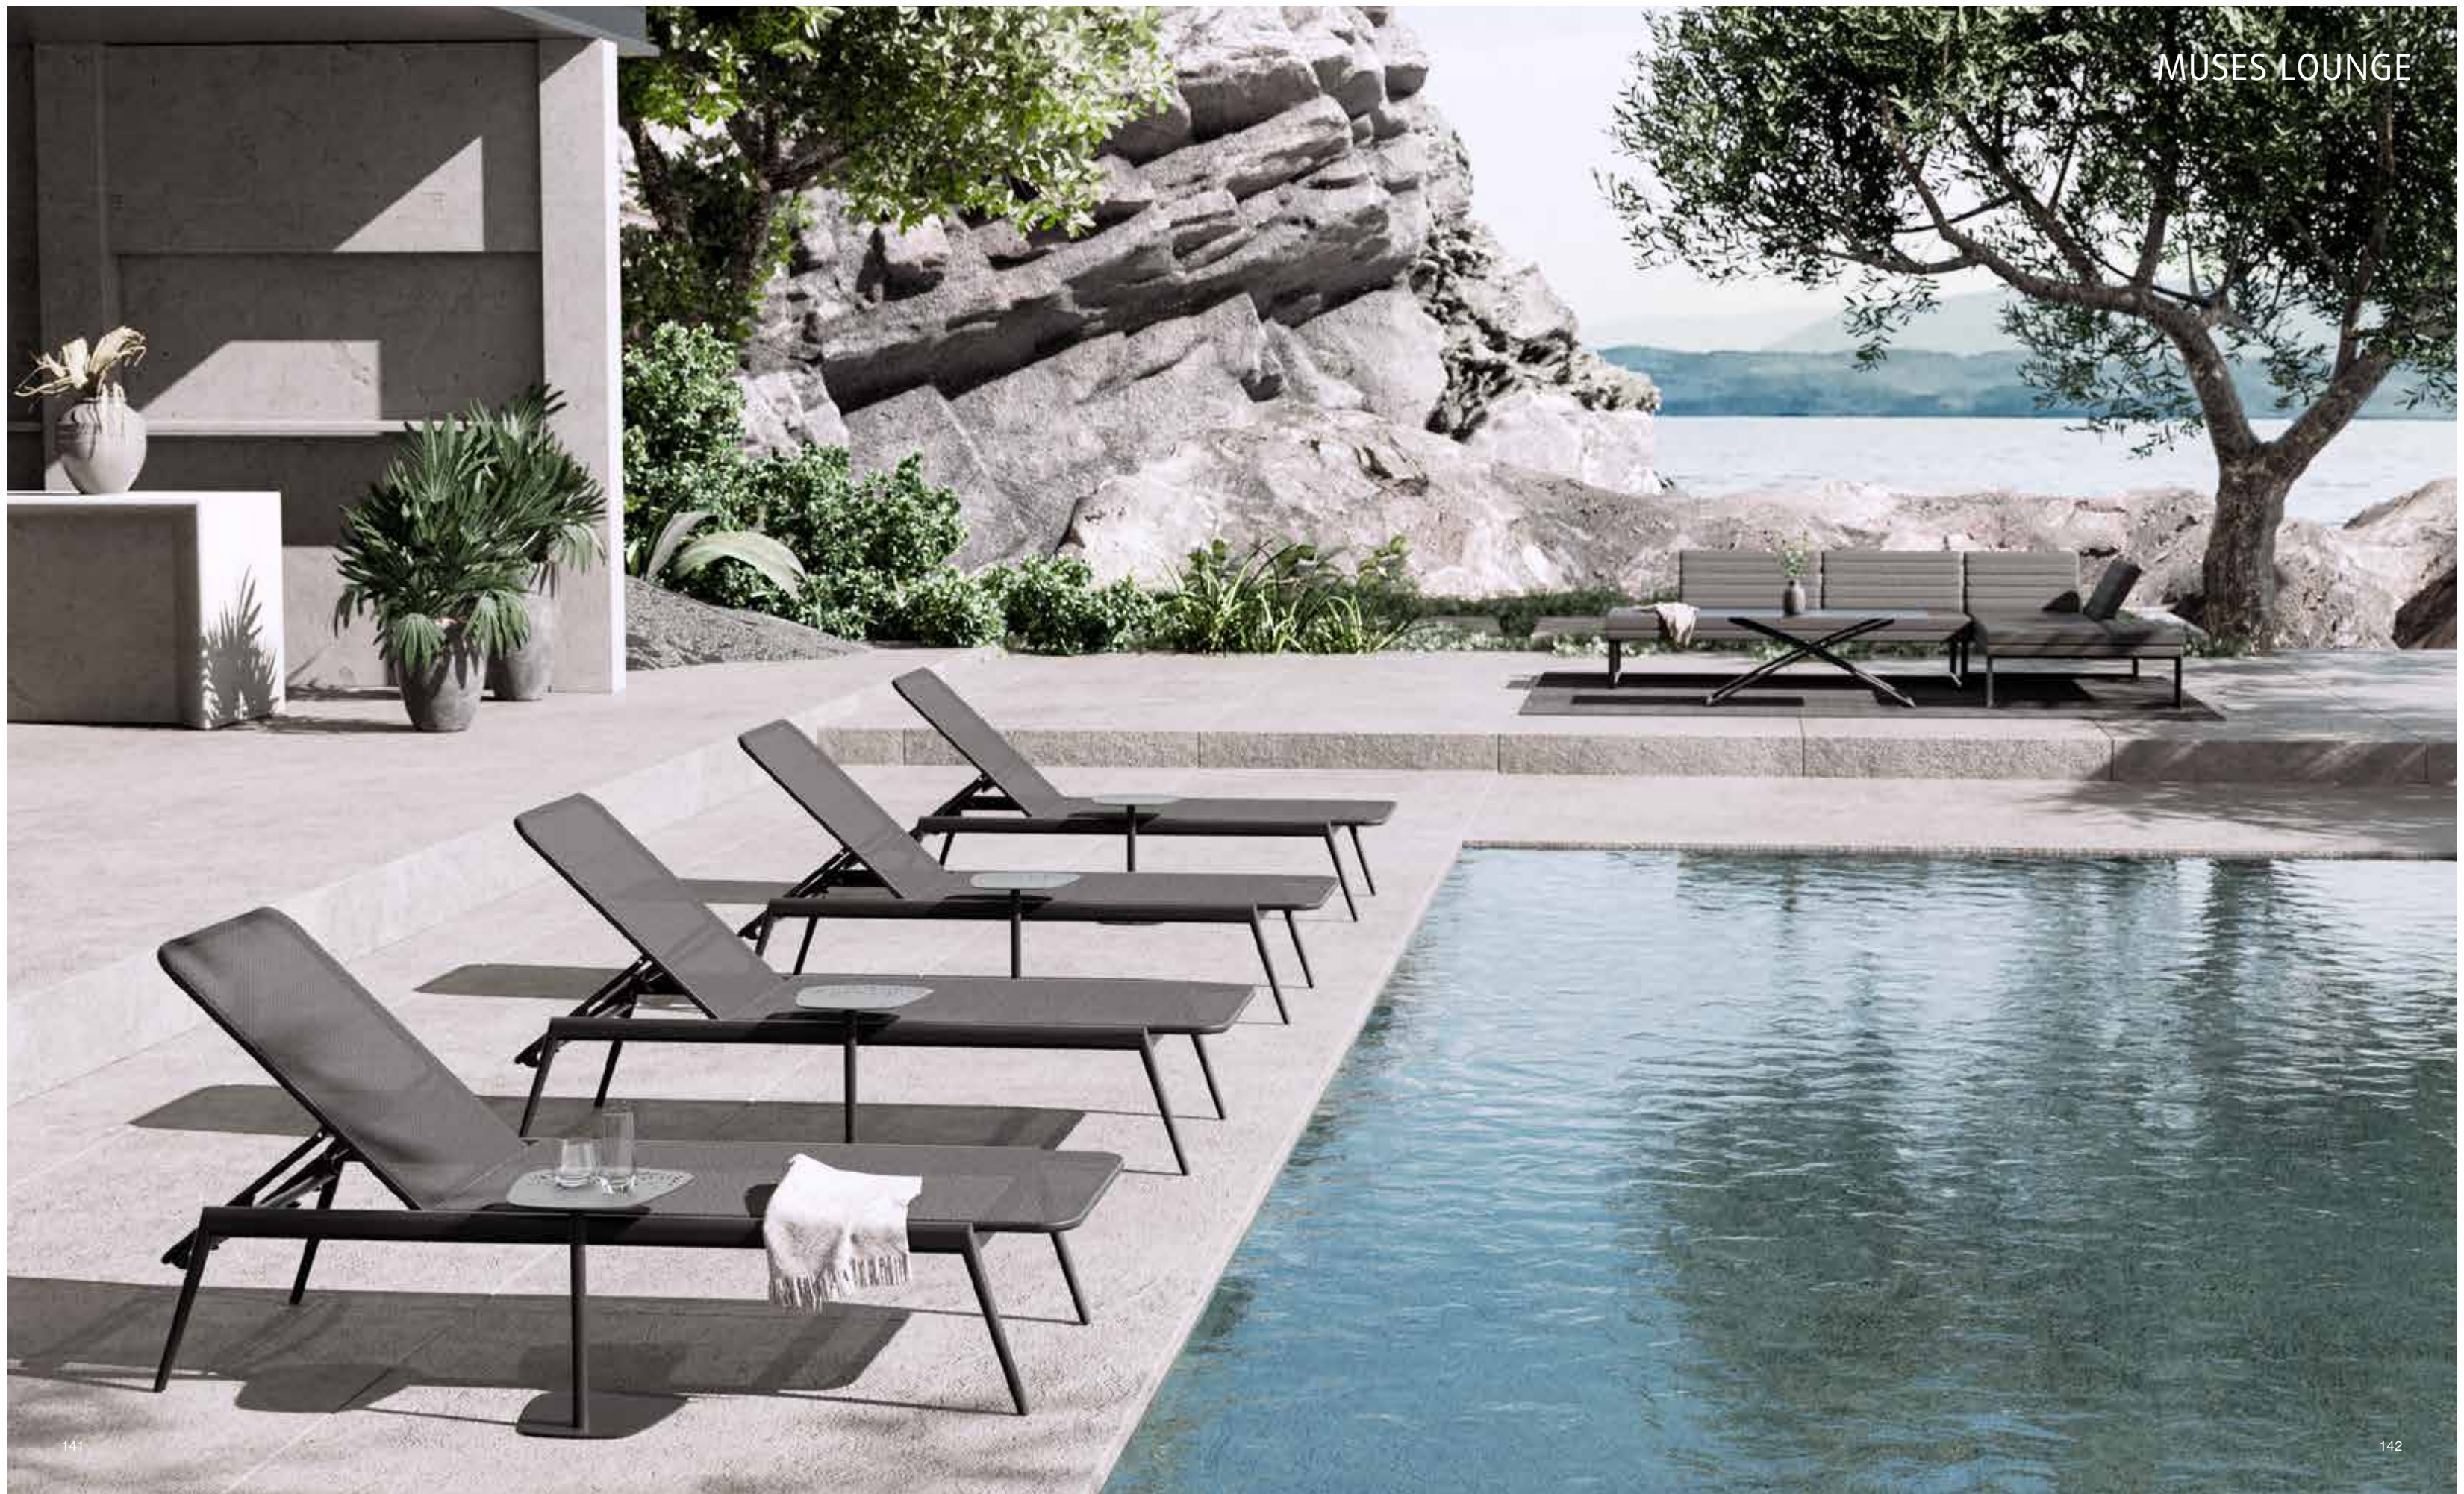

MUSES
SOFA

MUSES
DINING CHAIR

MUSES
SOFA LOUNGE

MUSES BARSTOOL

MUSES SINGLE SOFA

Product code: A369A

W: 34.3" / 87cm
D: 32.3" / 82cm
H: 29.5" / 75cm

QTY/40'HQ:33/36SETS