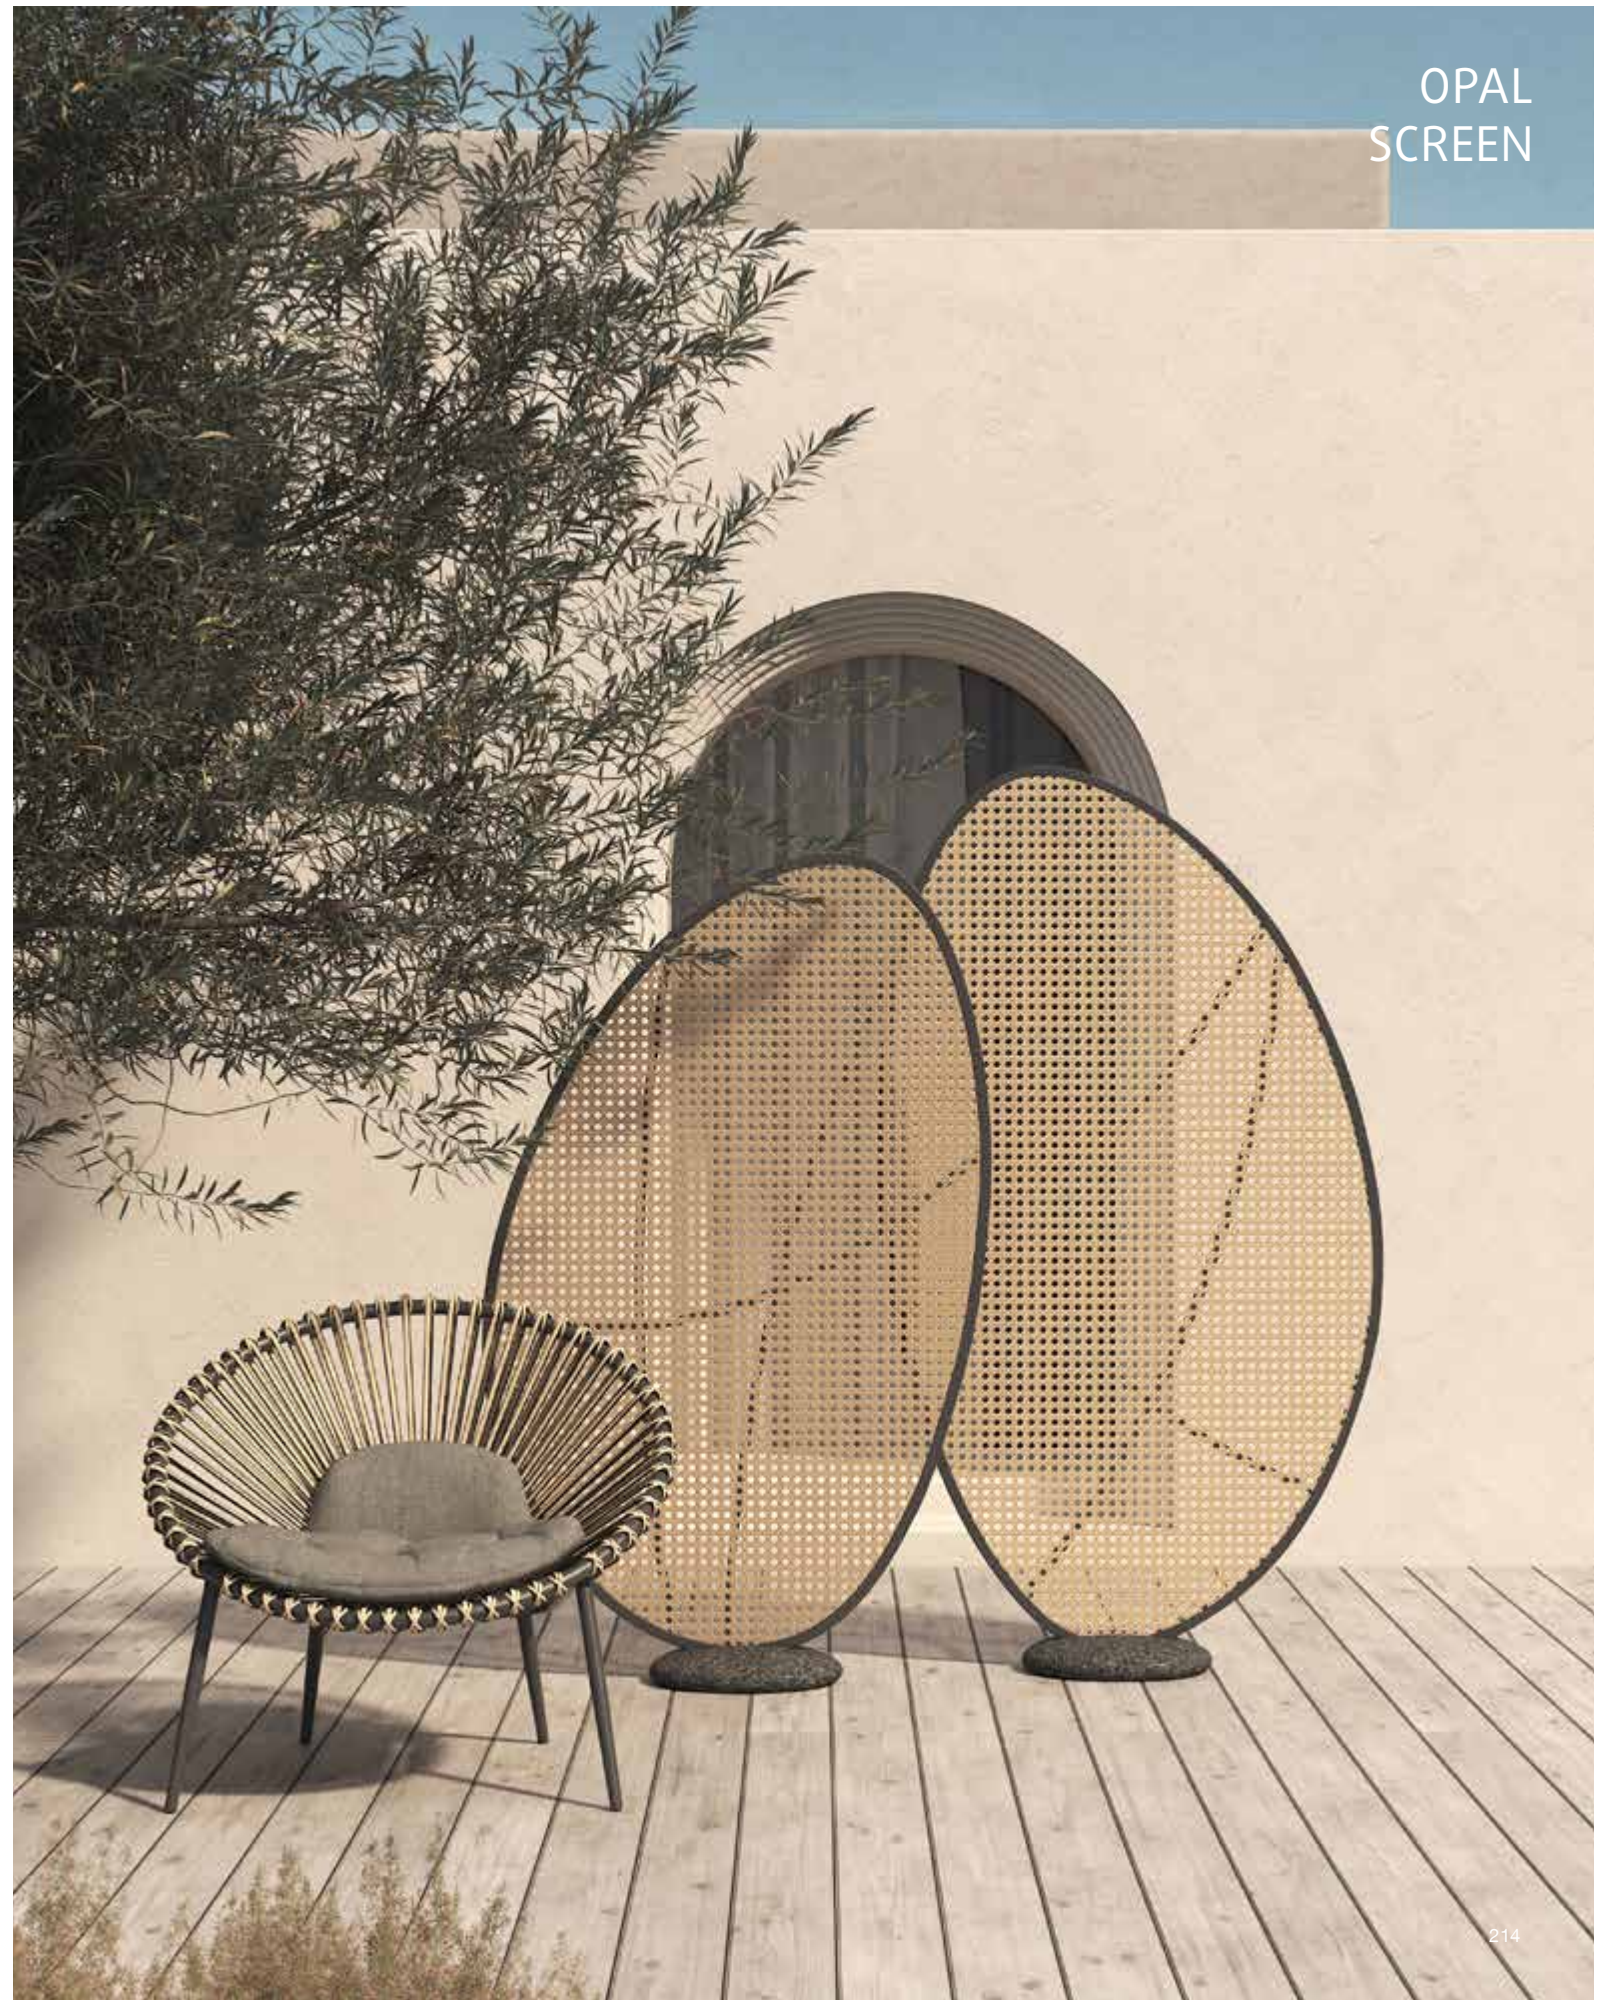

OPAL
SCREEN