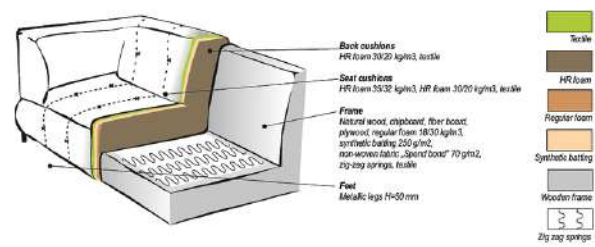

MATERIAL | MANI

MATERIAL SPECIFICATIONS

SIC ANTHOLOGY 100% Polyester, Martindale: 100.000, Pilling: 5, Colour fastness: 5 stars

- HR foam 35/32 kg/m³
- HR foam 30/20 kg/m³
- Plastic legs
- Black color legs
- Legs need to be assembled