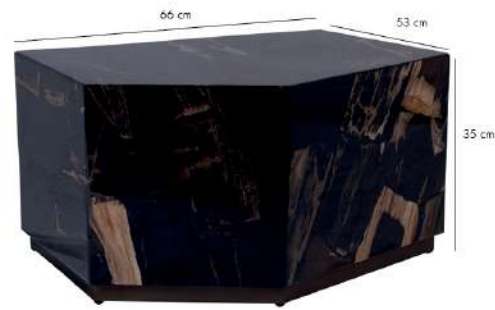

RAYN PETRIFIED | 706818