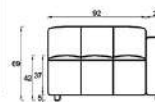

QUINTA

113 X 98 X 68

MATERIAL | QUINTA

MATERIAL SPECIFICATIONS

Cloudy velvet 100% Polyester. Martindale: 40.000. Pilling: 4.

Colour fastness: 4 stars: