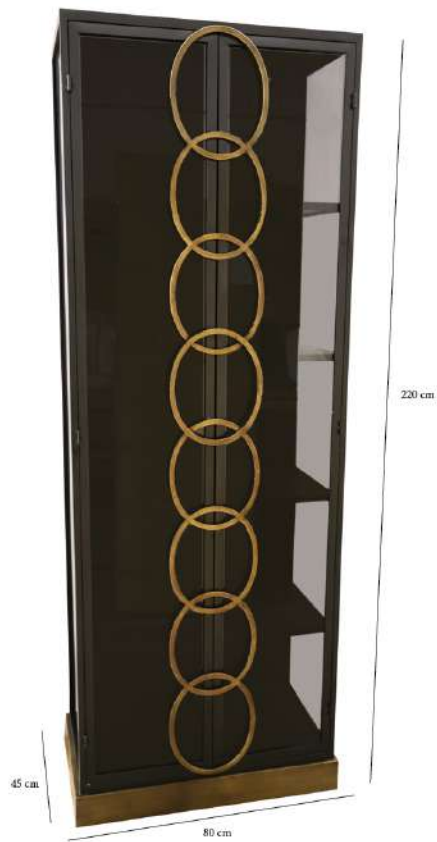

ONYX CABINET BLACK | 720953

-  Mango wood
-  Assembled

180 cm

ONYX CABINET BROWN | 720954

-  Metal
-  25 kg
-  Mango wood
-  Cabinet: brown/black coating
Legs: electro plating
clear/black powder coating

80 cm

40 cm

DAILEY BLACK CABINET | 48 X 40 X 185 | 721431

-  MDF
-  MDF/glass
-  Assembled
-  50 kg

RIHO KABINET HIGH | 80 X 45 X 220 | 721406

RIHO KABINET LOW | 220 X 40,5 X 50,5 | 721407

-  Metal
-  Metal/glass
-  Assembled
-  50 kg