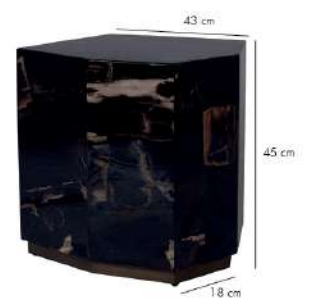

RAYN PETRIFIED | 706819