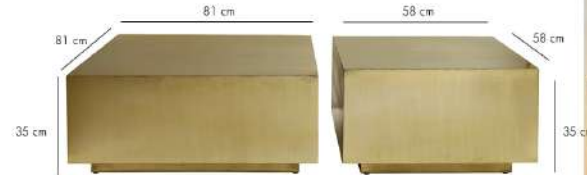

IRVY GOLD | 715820 | SET OF 2