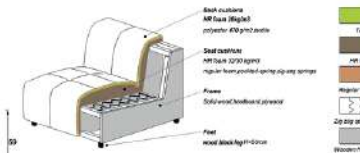

QUINTA

MATERIAL | QUINTA

MATERIAL SPECIFICATIONS

Cloudy velvet 100% Polyester. Martindale: 40.000. Pilling: 4.

Colour fastness: 4 stars: