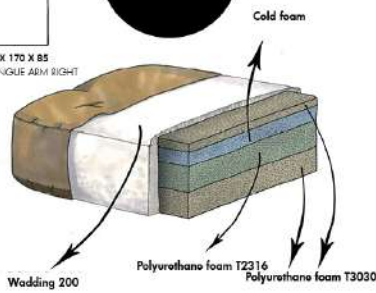

MATERIAL | FORMIA