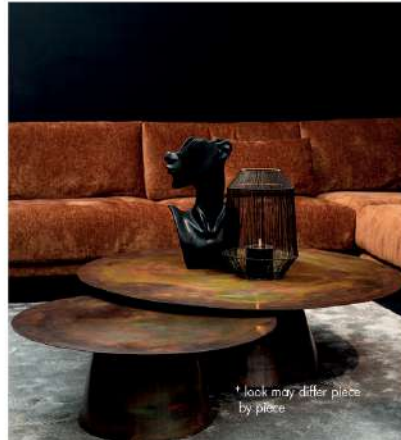

* look may differ piece by piece