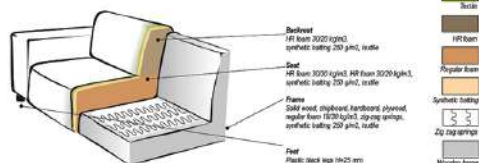

ANIMO

MATERIAL ANIMO

- Backrest: HR foam 30/30 kg/m³, synthetic batting 250 g/m², textile
- Seat: HR foam 30/30 kg/m³, HR foam 30/20 kg/m³, synthetic batting 250 g/m², textile
- Frame: Oak wood, plywood, hardware plywood, regular foam 18/20 kg/m³, zig-zag springs, synthetic batting 250 g/m², textile
- Feet: Plastic black legs (4x25 mm)

MATERIAL SPECIFICATIONS

TEXARM 100% Polyester, Martindale: 100.000, Pilling: 4-5, Colour fastness: 4-5 stars

- HR foam 35/32 kg/m³ synthetic batting 250 g/m²
- Plastic legs
- Black color legs
- Legs need to be assembled

NILLA

MATERIAL NILLA