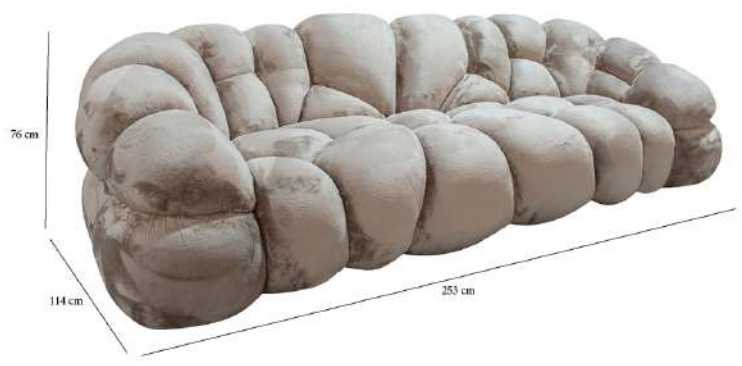

NUBIBUS

MATERIAL | NUBIBUS

721850 | DARK TAUPE | NUBIBUS SOFA DARK TAUPE

721852 | BEIGE | NUBIBUS SOFA BEIGE

721853 | PUMPKIN | NUBIBUS SOFA PUMPKIN