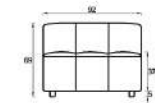

QUINTA

92 X 98 X 68

MATERIAL | QUINTA

MATERIAL SPECIFICATIONS

Cloudy velvet 100% Polyester. Martindale: 40.000. Pilling: 4.

Colour fastness: 4 stars: