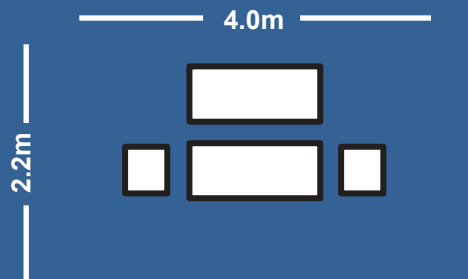

MINIMUM AREA REQUIREMENTS

Furniture you'll love
GLOBERO.HU

BUNGALOW

5PCE LOUNGE / DINING SETTING – INC COVER

FURNITURE DESIGNED FOR THE OUTDOORS

Product Sizes (L/D x W x H mm)

- Bungalow Double Lounge With Cushion – Includes Cover
  - 1950 x 905 x 650
- Bungalow Single Lounge With Cushion – Includes Cover
  - 1050 x 905 x 650
- Bungalow Rectangle Coffee Table 1400 x 890mm
  - 1400 x 890 x 350

Product Features

- Deep Seating lounge
- Extra soft cushioning
- Chunky Frame for extra strength

Timber Species

- 100% FSC® Eucalyptus

Timber Finish

- Light teak look

Setting Code

- 78755