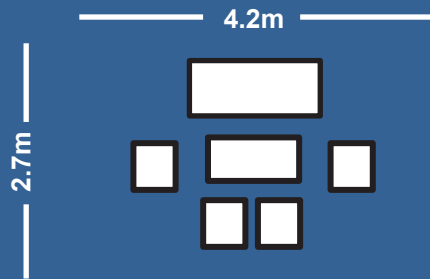

6PCE LOUNGE SETTING

Furniture you'll love
GLOBERO.HU

FURNITURE DESIGNED FOR THE OUTDOORS

Product Sizes (L/D x W x H mm)

- Lalita Triple Lounge With Cushions
- 934 x 2050 x 879
- Lalita Single Lounge With Cushions
- 934 x 750 x 879
- Lalita Coffee Table - 1250 x 650 x 400H
- 1250 x 650 x 400
- Lalita Ottoman With Cushion
- 570 x 750 x 370

MINIMUM AREA REQUIREMENTS

LALITA

6PCE LOUNGE/DINING SETTING

Furniture you'll love
GLOBERO.HU

FURNITURE DESIGNED FOR THE OUTDOORS

Product Sizes (L/D x W x H mm)

- Lalita Triple Lounge With Cushions
- 934 x 2050 x 879
- Lalita Double Lounge With Cushions
- 934 x 1400 x 879
- Lalita Single Lounge With Cushions
- 934 x 750 x 879
- Lalita Mid-height Dining Table - 1450 x 820
x 630H
-1450 x 820 x 630
- Lalita Ottoman With Cushion
- 570 x 750 x 370