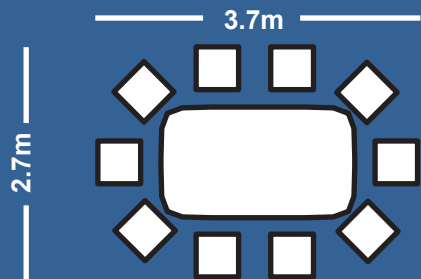

MINIMUM AREA REQUIREMENTS